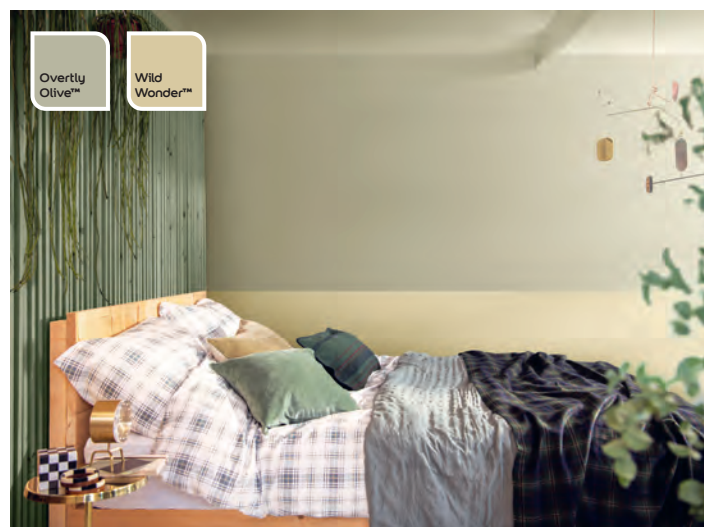

Vase: image copyright © 2022 Marks & Spencers. Bedlinen: image copyright @2022 Zara Home