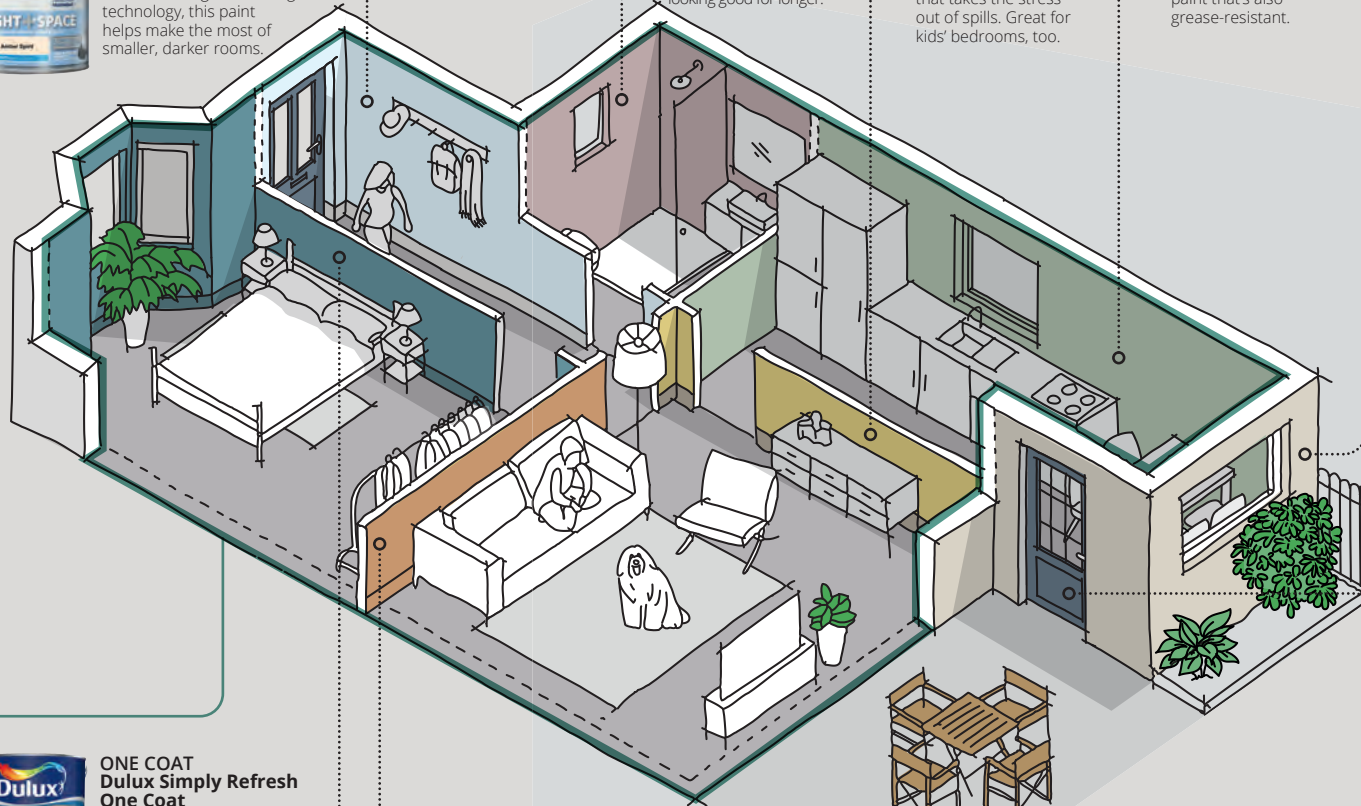

FOR DARK AREAS
Dulux Light+Space
With built-in light-reflecting technology, this paint helps make the most of smaller, darker rooms.

NEW COLOURS FOR 2023

FOR BATHROOMS
Dulux Easycare Bathroom
This paint is steam and moisture-resistant to stay looking good for longer.