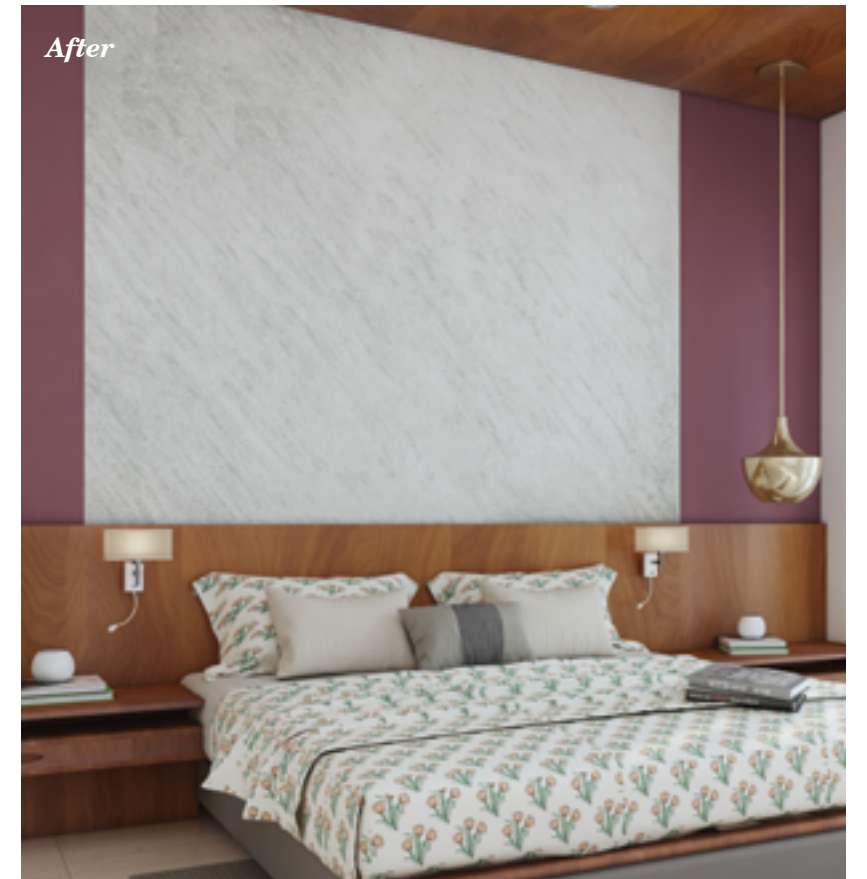

Little ideas that will make you smile.

Infuse your home with the energy of colour with Royale Luxury Emulsion and Royale Play Special Effects.

ઢપ asianpaints

K265
Wine Harvest - N
Wall Colour 2

ઢપ asianpaints

Royale Play
Dune - Drizzle
Base Coat - Apcolite
Premium Emulsion
White 0908
Top Coat - Classic Grey
M 8441
Accent Wall

After