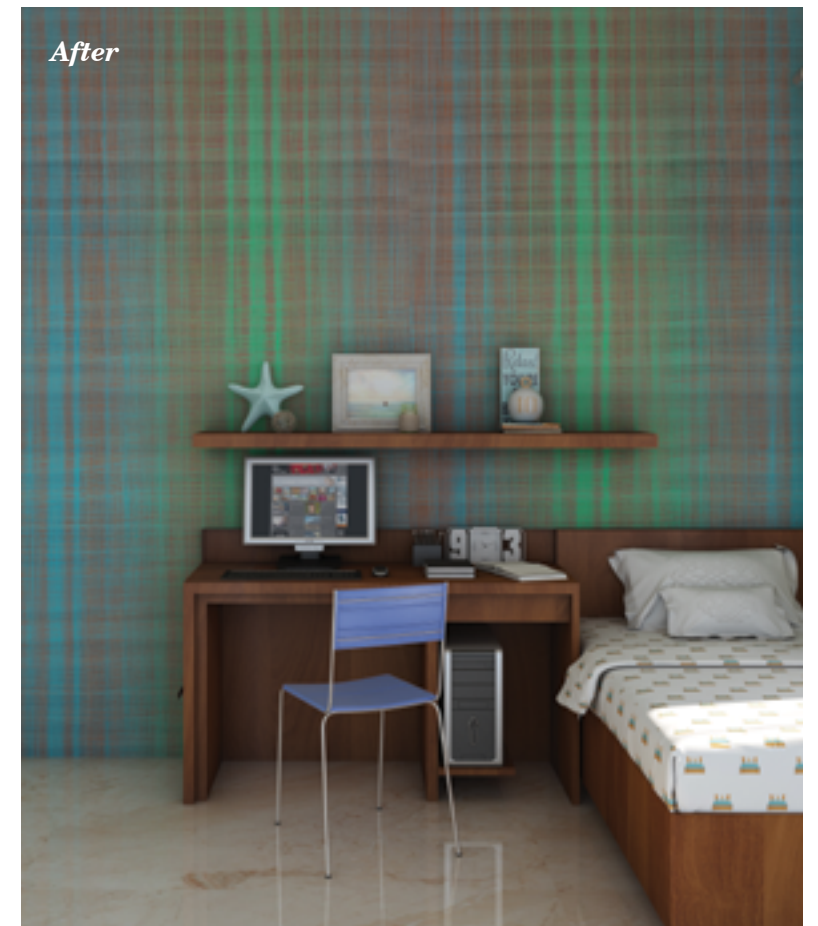

Beautify your home with a touch of luxury finishes

Use Royale and Royale Play Special Effects as accents in your interior spaces to bring out the beauty of your space.

પર asianpaints

7456
Aqua Shower
Wall Colour

પર asianpaints

Royale Play Weaving
Base Coat 1 - Royale Luxury Emulsion Azure Sky 7407
Base Coat 2 - Royale Luxury Emulsion Aquamarine 2357
Top Coat - Royale Play Metallics Silver M002
Accent Wall

After