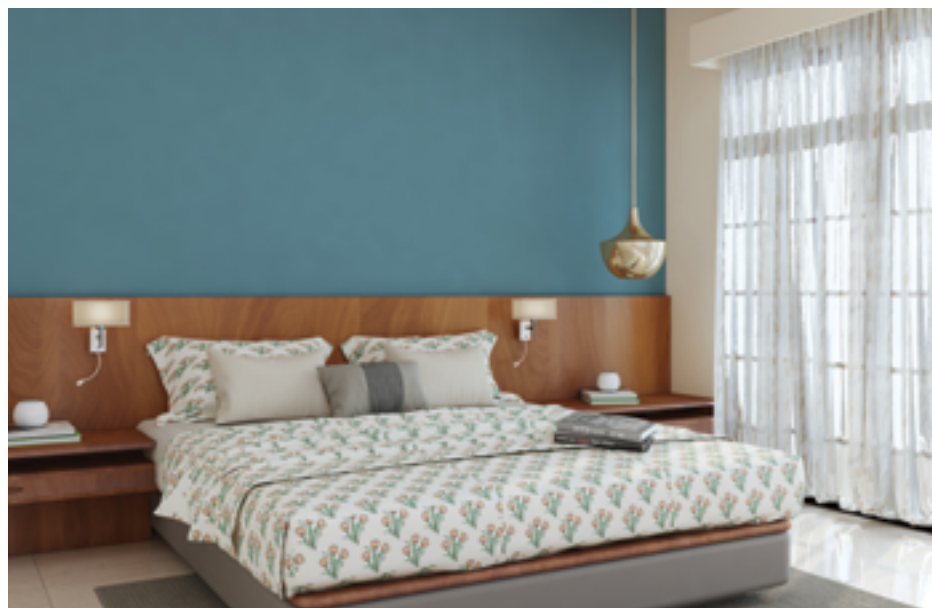

LIVING ROOM

ADDITIONAL INTERIOR COLOUR PALETTE

BED ROOM - COLOUR PALETTE 1

asianpaints

7936
Hacienda Clay
Wall Colour 1

asianpaints

K277
Grey Wind - N
Wall Colour 2

BED ROOM - COLOUR PALETTE 2