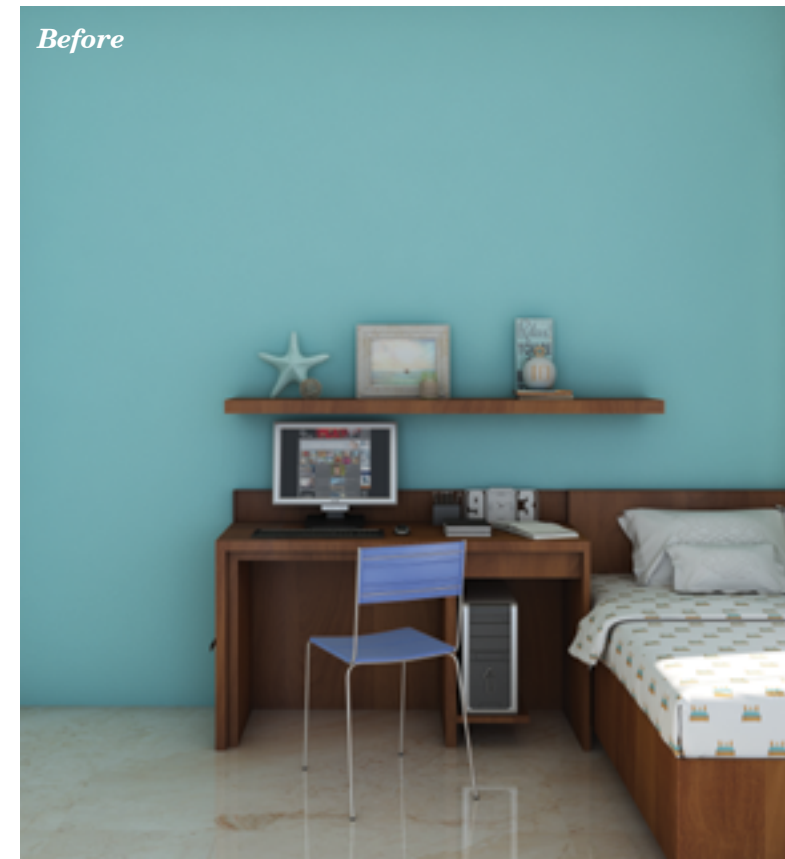

પર asianpaints

9857
Lime Burst - N
Wall Colour 1

પર asianpaints

7516
Fresh Mint
Wall Colour 2

COLOUR DISCLAIMER: The colours shown in the book are for representative purpose only. Kindly refer to Asian Paints Colour Cosmos Fandek for exact colour match.

Before